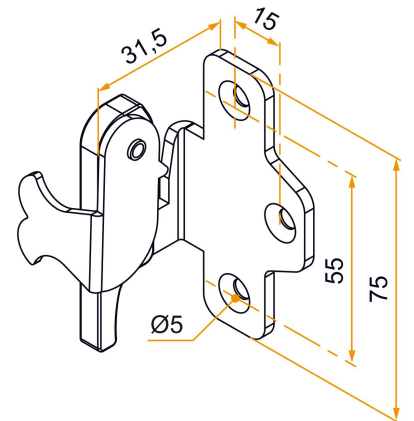

Products to be ordered from :
BURGAUD SAS 147, rue des Paludiers Z.I. des Mares 85270 SAINT-HILAIRE-DE-RIEZ
email : commande@tirard-burgaud.com