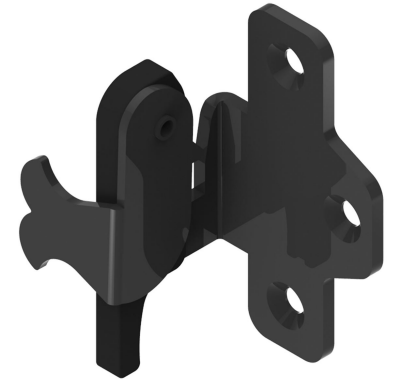

Possible applications include :

PVC and Aluminum
wing shutter
accessories

Features

- Aluminum material Composite protection For 2 leaves

Products to be ordered from :
BURGAUD SAS 147, rue des Paludiers Z.I. des Mares 85270 SAINT-HILAIRE-DE-RIEZ
email : commande@tirard-burgaud.com

Possible applications include :

PVC and Aluminum wing shutter accessories

Référence	Finish	Composite part	GENCOD 3565920	Condit. par	Délai j
ESU023N53	9005-30%	black	21334 5	100	14
ESU023B68	9016-80%	white	21335 2	100	14
ESU023ANRAL		black	21336 9	1	14
ESU023ABRAL		white	21337 6	1	14