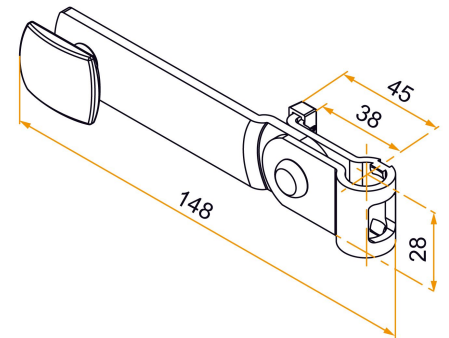

Products to be ordered from :
BURGAUD SAS 147, rue des Paludiers Z.I. des Mares 85270 SAINT-HILAIRE-DE-RIEZ
email : commande@tirard-burgaud.com