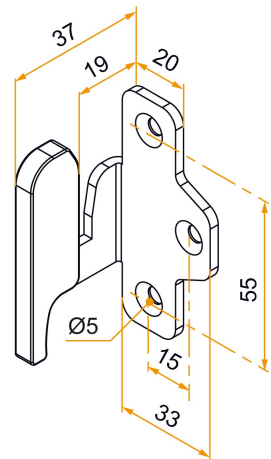

Possible applications include :

PVC and Aluminum
wing shutter
accessories

Features

- In aluminum For 2 leaves

Products to be ordered from :
BURGAUD SAS 147, rue des Paludiers Z.I. des Mares 85270 SAINT-HILAIRE-DE-RIEZ
email : commande@tirard-burgaud.com

Possible applications include :

PVC and Aluminum
wing shutter
accessories

Référence	Finish	Composite part	GENCOD 3565920	Condit. par	Délai j
ESU020N53	9005-30%	black	21314 7	100	14
ESU020B68	9016-80%	white	21315 4	100	14
ESU020ANRAL		black	21319 2	1	14
ESU020ABRAL		white	21318 5	1	14