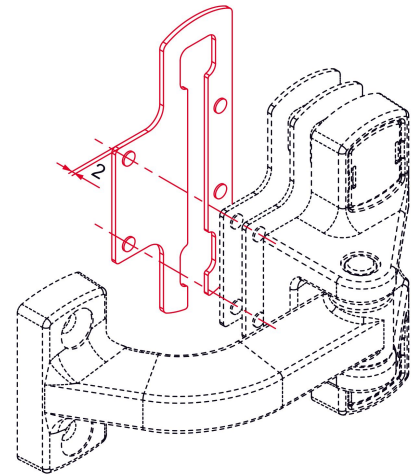

## Features

- Aluminum

**Tip**

- The RAL 7038-30% finish is recommended for use with a Panorama hinge in a raw finish.

Products to be ordered from :  
 TIRARD SAS 16, Avenue du Vimeu Vert Z.A. du Vimeu Industriel 80210  
 FEUQUIERES-EN-VIMEU  
 email : [commande@tirard-burgaud.com](mailto:commande@tirard-burgaud.com)