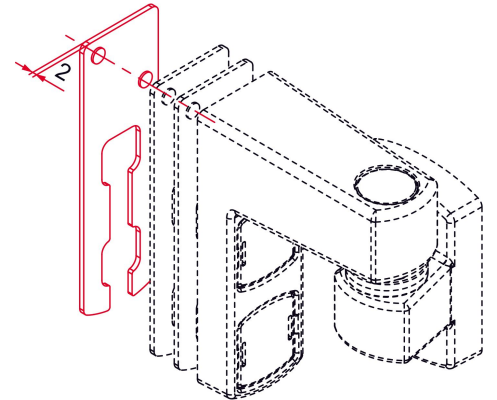

Possible applications include :

Swinging gate accessories

Features

- Aluminum

- The RAL 7038-30% finish is recommended for use with a Pentoor hinge in a raw finish.

Products to be ordered from :
 TIRARD SAS 16, Avenue du Vimeu Vert Z.A. du Vimeu Industriel 80210
 FEUQUIERES-EN-VIMEU
 email : commande@tirard-burgaud.com

Possible applications include :

Swinging gate accessories

Référence	Finish	GENCOD 3661598	Condit. par	Délai j
KAU002N53	9005-30%	05398 3	10	21
KAU002B68	9016-80%	05474 4	10	21
KAU002B63	9016-30%	05397 6	10	21
KAU002B03	9010-30%	05487 4	10	21
KAU002G7016FT	7016-fine texture	05400 3	10	21
KAU002G7038S	7038-30%	05399 0	10	21
KAU002	raw	05396 9	10	7
KAU002RAL		05401 0	1	21