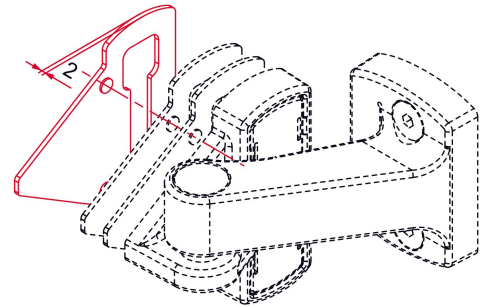

Possible applications include :

Swinging gate accessories

Features

- Aluminum

Tip

- The RAL 7038-30% finish is recommended for use with a Pentoor hinge in a raw finish.

Products to be ordered from :
 TIRARD SAS 16, Avenue du Vimeu Vert Z.A. du Vimeu Industriel 80210
 FEUQUIERES-EN-VIMEU
 email : commande@tirard-burgaud.com

Possible applications include :

Swinging gate accessories

Référence	Finish	GENCOD 3661598	Condit. par	Délai j
KAU003N53	9005-30%	05404 1	10	21
KAU003B68	9016-80%	05475 1	10	21
KAU003B63	9016-30%	05403 4	10	21
KAU003B03	9010-30%	05488 1	10	21
KAU003G7016FT	7016-fine texture	05406 5	10	21
KAU003G7038S	7038-30%	05405 8	10	21
KAU003	raw	05402 7	10	7
KAU003RAL		05407 2	1	21