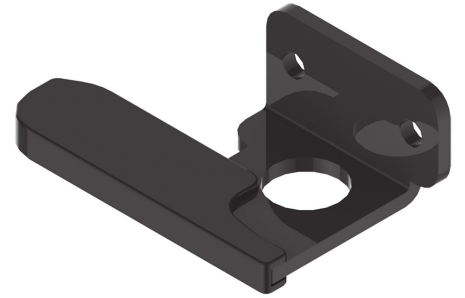

Possible applications include :

PVC and Aluminum  
wing shutter  
accessories

## Features

- Aluminum

Possible applications include :

PVC and Aluminum  
wing shutter  
accessories

Référence	Finish	Composite part	GENCOD 3565920	Condit. par	Délai j
ESU028N53	9005-30%	black	21467 0	100	14
ESU028B68	9016-80%	white	21468 7	100	14
ESU028ANRAL		black	21470 0	1	14
ESU028ABRAL		white	21469 4	1	14