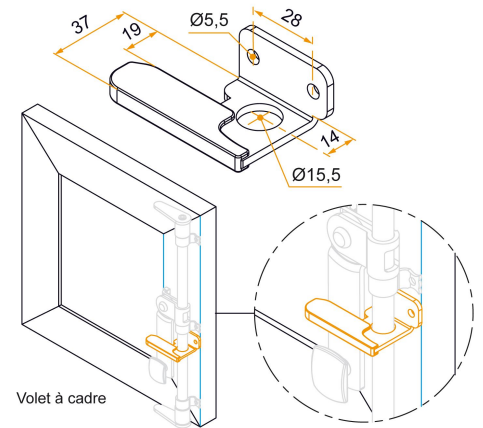

ATTENTION

- This bracket is not compatible with the Épure security feature.

Products to be ordered from :
BURGAUD SAS 147, rue des Paludiers Z.I. des Mares 85270 SAINT-HILAIRE-DE-RIEZ
email : commande@tirard-burgaud.com