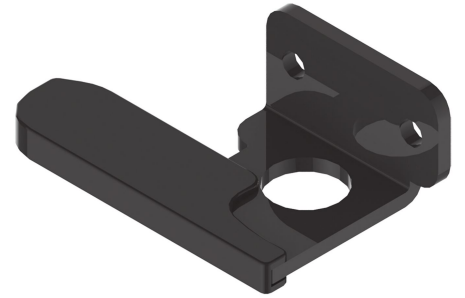

### ATTENTION

- This bracket is not compatible with the Épure security feature.

Products to be ordered from :  
BURGAUD SAS 147, rue des Paludiers Z.I. des Mares 85270 SAINT-HILAIRE-DE-RIEZ  
email : [commande@tirard-burgaud.com](mailto:commande@tirard-burgaud.com)

Possible applications include :

PVC and Aluminum  
wing shutter  
accessories

Référence	Finish	Composite part	GENCOD 3565920	Condit. par	Délai j
ESU028N53	9005-30%	black	21467 0	100	14
ESU028B68	9016-80%	white	21468 7	100	14
ESU028ANRAL		black	21470 0	1	14
ESU028ABRAL		white	21469 4	1	14