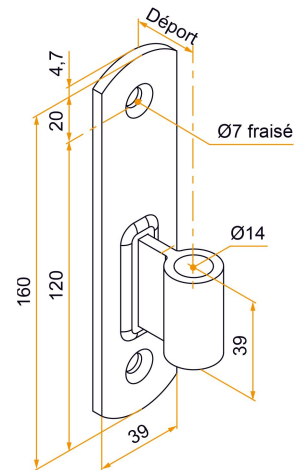

Features

- Aluminum Robust Extruded eye Aesthetic Sold without the axle