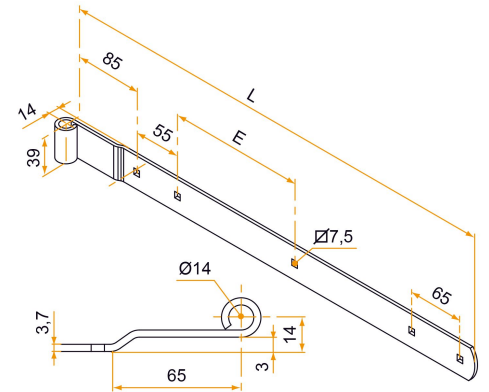

Products to be ordered from :
BURGAUD SAS 147, rue des Paludiers Z.I. des Mares 85270 SAINT-HILAIRE-DE-RIEZ
email : commande@tirard-burgaud.com