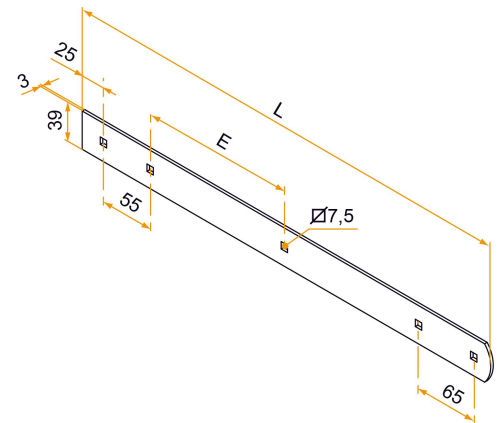

Products to be ordered from :
BURGAUD SAS 147, rue des Paludiers Z.I. des Mares 85270 SAINT-HILAIRE-DE-RIEZ
email : commande@tirard-burgaud.com