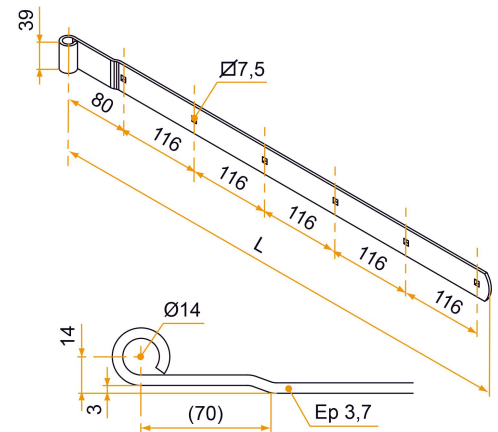

Products to be ordered from :
BURGAUD SAS 147, rue des Paludiers Z.I. des Mares 85270 SAINT-HILAIRE-DE-RIEZ
email : commande@tirard-burgaud.com