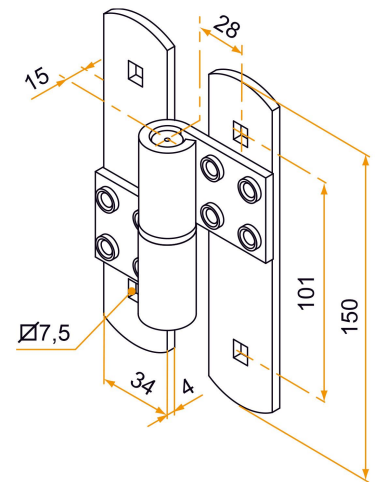

Products to be ordered from :
BURGAUD SAS 147, rue des Paludiers Z.I. des Mares 85270 SAINT-HILAIRE-DE-RIEZ
email : commande@tirard-burgaud.com