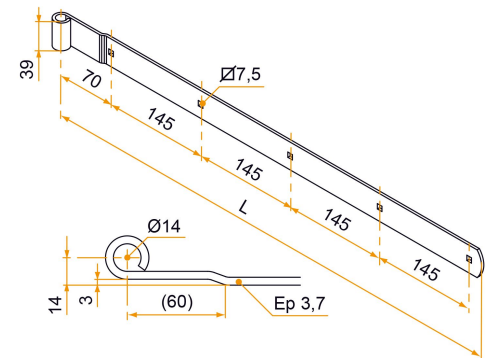

Products to be ordered from :
BURGAUD SAS 147, rue des Paludiers Z.I. des Mares 85270 SAINT-HILAIRE-DE-RIEZ
email : commande@tirard-burgaud.com