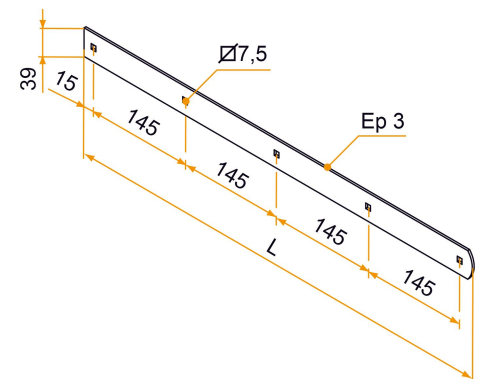

Products to be ordered from :
BURGAUD SAS 147, rue des Paludiers Z.I. des Mares 85270 SAINT-HILAIRE-DE-RIEZ
email : commande@tirard-burgaud.com