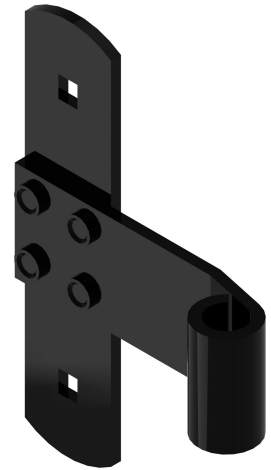

Possible applications include :

PVC and Aluminum
 wing shutter
 accessories

Products to be ordered from :
 BURGAUD SAS 147, rue des Paludiers Z.I. des Mares 85270 SAINT-HILAIRE-DE-RIEZ
 email : commande@tirard-burgaud.com

Intermediate hinge - round end - Ø14 - 35x4 - offset 19x77 - square holes of 7.5

Possible applications include :

PVC and Aluminum
wing shutter
accessories

Référence	Finish	GENCOD 3565920	Condit. par	Délai j
PEU029N53	9005-30%	21567 7	50	14
PEU029B68	9016-80%	21568 4	50	14
PEU029RAL		21569 1	1	14