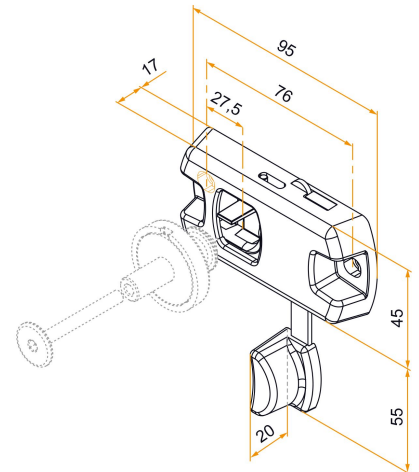

Possible applications include :

Wooden wing shutter accessories

PVC and Aluminum wing shutter accessories

Menuiserie et agencement

Features

- Composition: 1 composite housing 1 composite button 1 stainless steel 304 arm 1 stainless steel 304 locking axis