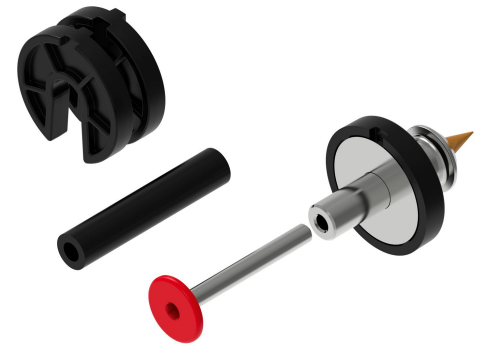

Possible applications include :

Wooden wing shutter accessories

PVC and Aluminum wing shutter accessories

Menuiserie et agencement

Features

- Composition: 1 stainless steel 304 stopper shaft 1 anti-crushing composite spacer 2 composite shims 1 elastomer washer 1 stainless steel 304 washer 1 wooden pencil 1 adjustable stainless steel 304 screw

PVC and Aluminum wing shutter accessories

Menuiserie et agencement

Référence	Finish	Composite part	GENCOD 3565920	Condit. par	Délai j
ARP004N53	9005-30%	black	21676 6	30	14
ARP004B68	9016-80%	white	21677 3	30	14
ARP004AN	raw	black	21681 0	30	14
ARP004AB	raw	white	21680 3	30	14
ARP004ANRAL		black	21679 7	1	14
ARP004ABRAL		white	21678 0	1	14