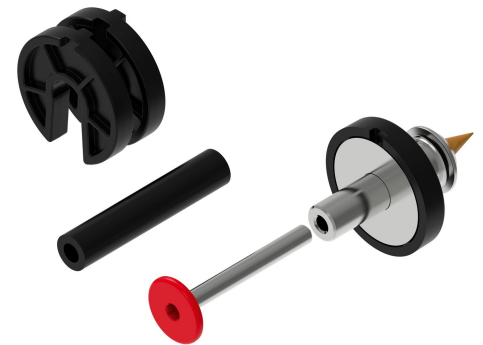

Possible applications include :

Wooden wing shutter accessories

PVC and Aluminum wing shutter accessories

Menuiserie et agencement

Features

- Composition: 1 stainless steel 304 stopper shaft 1 anti-crushing composite spacer 2 composite shims 1 elastomer washer 1 stainless steel 304 washer 1 wooden pencil 1 adjustable stainless steel 304 screw

PVC and Aluminum wing shutter accessories

Menuiserie et agencement

Référence	Finish	Composite part	GENCOD 3565920	Condit. par	Délai j
ARP004N53	9005-30%	black	21676 6	30	14
ARP004B68	9016-80%	white	21677 3	30	14
ARP004AN	raw	black	21681 0	30	14
ARP004AB	raw	white	21680 3	30	14
ARP004ANRAL		black	21679 7	1	14
ARP004ABRAL		white	21678 0	1	14