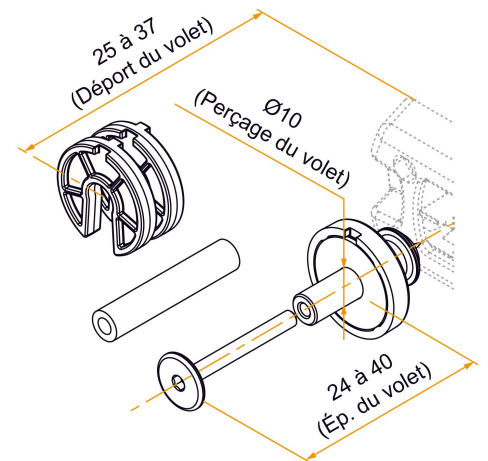

Possible applications include :

Wooden wing shutter accessories

PVC and Aluminum wing shutter accessories

Menuiserie et agencement

Features

- Composition: 1 stainless steel 304 stopper shaft 1 anti-crushing composite spacer 2 composite shims 1 elastomer washer 1 stainless steel 304 washer 1 wooden pencil 1 adjustable stainless steel 304 screw