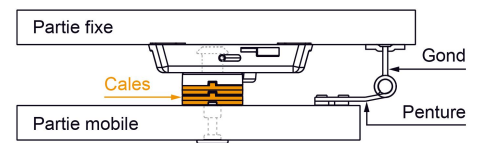

Possible applications include :

Wooden wing shutter accessories

PVC and Aluminum wing shutter accessories

Menuiserie et agencement

Features

- Advantages: Indexed and stackable

Principe de montage

Products to be ordered from :
 BURGAUD SAS 147, rue des Paludiers Z.I. des Mares 85270 SAINT-HILAIRE-DE-RIEZ
 email : commande@tirard-burgaud.com