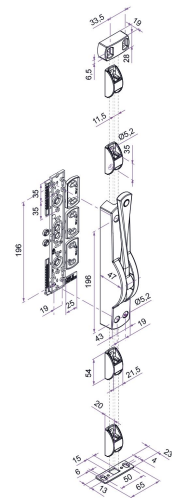

Possible applications include :

Garage door accessories

Menuiserie et agencement

Features

- Composition: 1 aluminum espagnolette 4 aluminum slide bolts 1 aluminum lintel strike plate 1 stainless steel 304 threshold strike plate 1 composite installation template

Tip

- - Remember to order the rod - C11.5 with your kit. - 1 carton = 6 individual boxes.

Products to be ordered from :
 TIRARD SAS 16, Avenue du Vimeu Vert Z.A. du Vimeu Industriel 80210
 FEUQUIERES-EN-VIMEU
 email : commande@tirard-burgaud.com