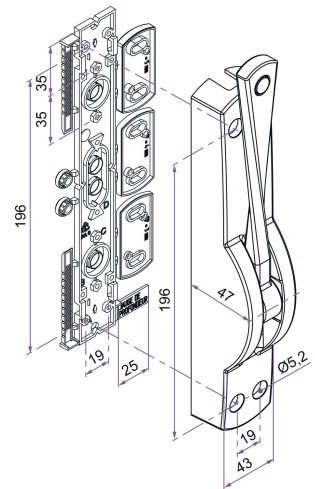

Possible applications include :

Garage door accessories

Menuiserie et agencement

Features

- Composition: 1 aluminum espagnolette 1 installation template made of composite material

Products to be ordered from :
 TIRARD SAS 16, Avenue du Vimeu Vert Z.A. du Vimeu Industriel 80210
 FEUQUIERES-EN-VIMEU
 email : commande@tirard-burgaud.com

Possible applications include :

Garage door accessories

Menuiserie et agencement

Référence	Finish	Composite part	GENCOD 3661598	Condit. par	Délai j
CGU002N53	9005-30%	black	05700 4	12	14
CGU002B63	9016-30%	white	05698 4	12	14
CGU002B03	9010-30%	white	05699 1	12	14
CGU002G63	9006-30%	gray	05701 1	12	14