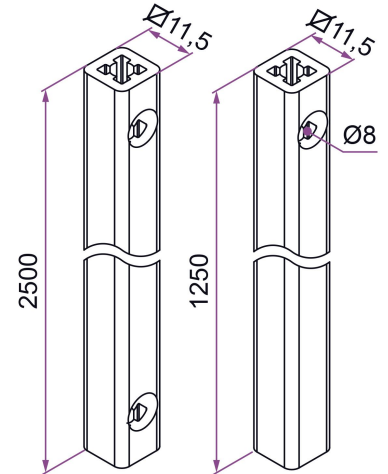

### ATTENTION

- PACKAGING INFORMATION: Length 1250 references are packaged in sets of 2 rods. Length 2500 references are packaged in 1 cuttable rod.

Products to be ordered from :  
 TIRARD SAS 16, Avenue du Vimeu Vert Z.A. du Vimeu Industriel 80210  
 FEUQUIERES-EN-VIMEU  
 email : [commande@tirard-burgaud.com](mailto:commande@tirard-burgaud.com)