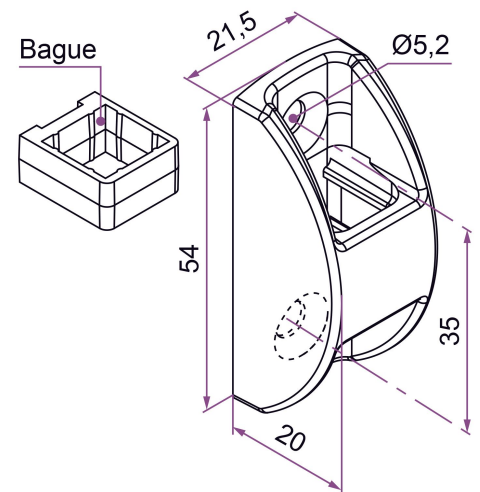

Possible applications include :

Garage door accessories

Menuiserie et agencement

Features

- Composition: 4 aluminum slide rails 4 composite rings

Products to be ordered from :
 TIRARD SAS 16, Avenue du Vimeu Vert Z.A. du Vimeu Industriel 80210
 FEUQUIERES-EN-VIMEU
 email : commande@tirard-burgaud.com

Possible applications include :

Garage door accessories

Menuiserie et agencement

Référence	Finish	GENCOD 3661598	Condit. par	Délai j
ASU017N53	9005-30%	05688 5	12	14
ASU017B63	9016-30%	05686 1	12	14
ASU017B03	9010-30%	05687 8	12	14
ASU017G63	9006-30%	05689 2	12	14