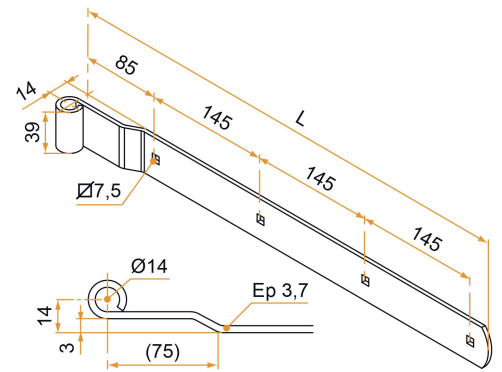

Products to be ordered from :
BURGAUD SAS 147, rue des Paludiers Z.I. des Mares 85270 SAINT-HILAIRE-DE-RIEZ
email : commande@tirard-burgaud.com