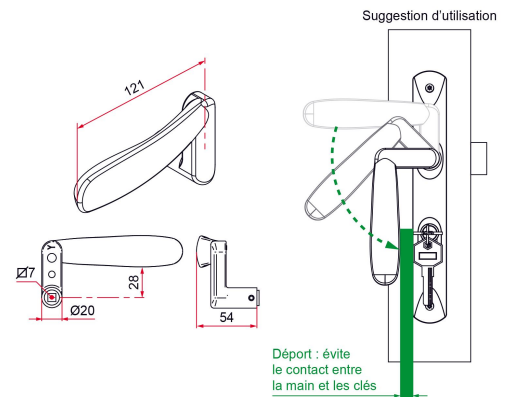

Possible applications include :

Garage door accessories

Wing shutter and louver accessories

Common accessories for gates

Features

- In aluminum Handle fixing with set screws

ATTENTION

- Delivered without square and without mounting key.