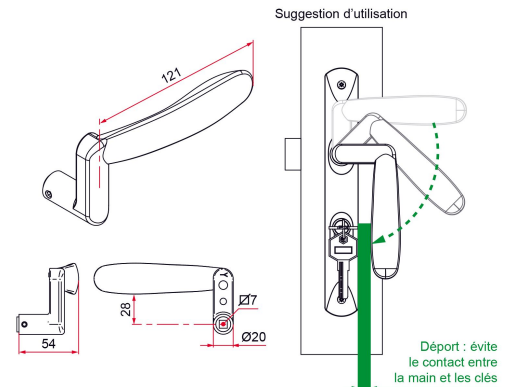

Possible applications include :

Garage door accessories

Wing shutter and louver accessories

Common accessories for gates

Features

- In aluminum Handle fixing with set screws

ATTENTION

- Delivered without square and without mounting key.