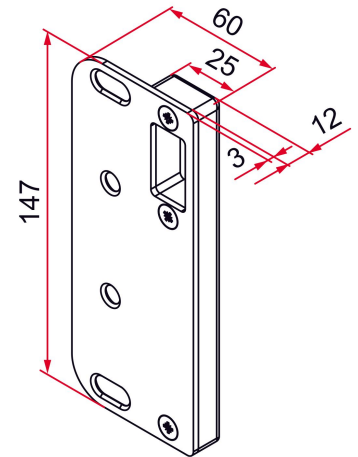

Products to be ordered from :
TIRARD SAS 16, Avenue du Vimeu Vert Z.A. du Vimeu Industriel 80210
FEUQUIERES-EN-VIMEU
email : commande@tirard-burgaud.com