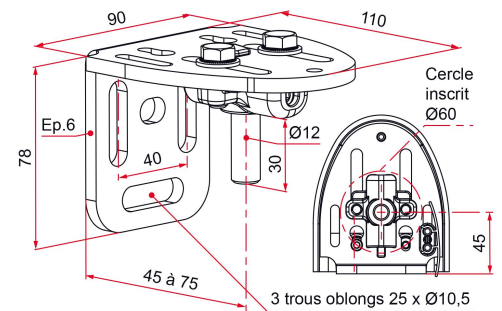

## Features

- In galvanized steel Pivot Ø12 and stainless steel screws  
Compatible with the set of 2 masking profiles and the set of 2 fixing clips

Products to be ordered from :  
TIRARD SAS 16, Avenue du Vimeu Vert Z.A. du Vimeu Industriel 80210  
FEUQUIERES-EN-VIMEU  
email : [commande@tirard-burgaud.com](mailto:commande@tirard-burgaud.com)