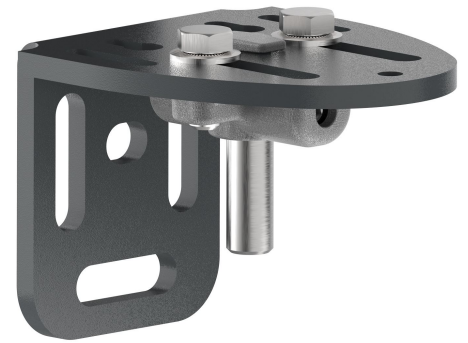

Possible applications include :

Swinging gate accessories

Menuiserie et agencement

## Features

- In galvanized steel Pivot Ø12 and stainless steel screws  
Compatible with the set of 2 masking profiles and the set of 2 fixing clips

Products to be ordered from :  
TIRARD SAS 16, Avenue du Vimeu Vert Z.A. du Vimeu Industriel 80210  
FEUQUIERES-EN-VIMEU  
email : [commande@tirard-burgaud.com](mailto:commande@tirard-burgaud.com)

Possible applications include :

Swinging gate accessories

Menuiserie et agencement

| Référence     | Finish  | GENCOD<br>3661598 | Condit.<br>par | Délai j |
|---------------|---|-------------------|----------------|---------|
| GDA026N58     | 9005-80%  | 05816 2           | 10             | 14      |
| GDA026N5FT    | 9005-fine texture   | 05975 6           | 10             | 14      |
| GDA026B68     | 9016-80%  | 05815 5           | 10             | 14      |
| GDA026R7016S  | 7016-30%  | 05817 9           | 10             | 14      |
| GDA026G7016FT | 7016-fine texture   | 05872 8           | 10             | 14      |
| GDA026RAL     |  | 05818 6           | 1              | 21      |