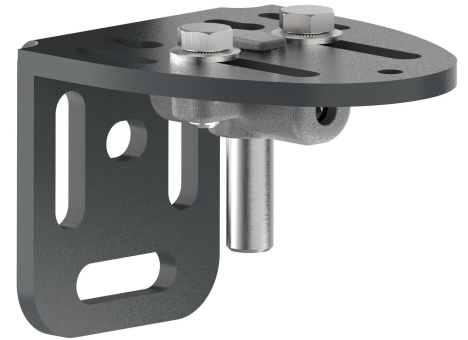

Possible applications include :

Swinging gate accessories

Menuiserie et agencement

## Features

- In galvanized steel Pivot Ø12 and stainless steel screws  
Compatible with the set of 2 masking profiles and the set of 2 fixing clips

Products to be ordered from :  
TIRARD SAS 16, Avenue du Vimeu Vert Z.A. du Vimeu Industriel 80210  
FEUQUIERES-EN-VIMEU  
email : [commande@tirard-burgaud.com](mailto:commande@tirard-burgaud.com)

Possible applications include :

Swinging gate accessories

Menuiserie et agencement

| Référence     | Finish  | GENCOD<br>3661598 | Condit.<br>par | Délai j |
|---------------|---|-------------------|----------------|---------|
| GDA026N58     | 9005-80%  | 05816 2           | 10             | 14      |
| GDA026N5FT    | 9005-fine texture   | 05975 6           | 10             | 14      |
| GDA026B68     | 9016-80%  | 05815 5           | 10             | 14      |
| GDA026R7016S  | 7016-30%  | 05817 9           | 10             | 14      |
| GDA026G7016FT | 7016-fine texture   | 05872 8           | 10             | 14      |
| GDA026RAL     |  | 05818 6           | 1              | 21      |