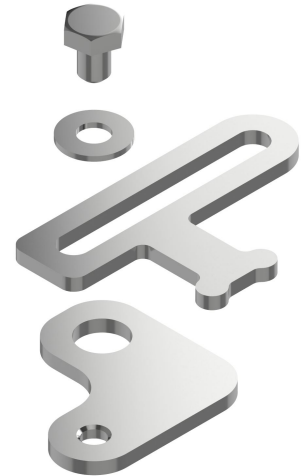

Possible applications include :

Swinging gate accessories

Features

- Stainless steel Reversible Supplied with screws

Tip

- Compatible with all our adjustable hinges with and without screw covers.

Products to be ordered from :
 TIRARD SAS 16, Avenue du Vimeu Vert Z.A. du Vimeu Industriel 80210
 FEUQUIERES-EN-VIMEU
 email : commande@tirard-burgaud.com

Possible applications include :

Swinging gate accessories

Référence	Compatible with	Finish	GENCOD 3661598	Condit. par	Délai j
KGDN001	gond 1.90	brut	05387 7	50	7
KGDN002	gond 1.110	brut	05888 9	50	7

 Multi-RAL : specify your color when placing the order (<https://www.couleursral.fr/ral-classic>)