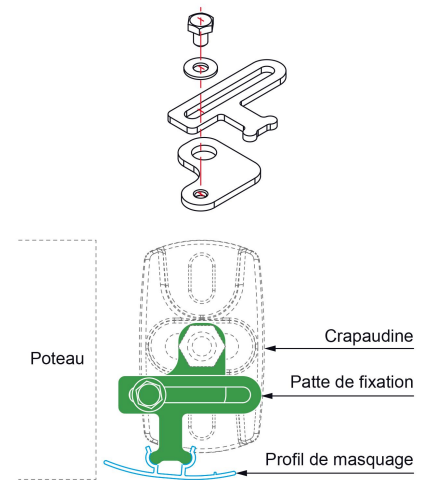

Possible applications include :

Swinging gate accessories

Features

- Stainless steel Reversible Supplied with screws

Tip

- Compatible with all our adjustable hinges with and without screw covers.

Products to be ordered from :
 TIRARD SAS 16, Avenue du Vimeu Vert Z.A. du Vimeu Industriel 80210
 FEUQUIERES-EN-VIMEU
 email : commande@tirard-burgaud.com

Possible applications include :

Swinging gate accessories

Référence	Compatible with	Finish	GENCOD 3661598	Condit. par	Délai j
KGDN001	gond 1.90	brut	05387 7	50	7
KGDN002	gond 1.110	brut	05888 9	50	7

 Multi-RAL : specify your color when placing the order (<https://www.couleursral.fr/ral-classic>)