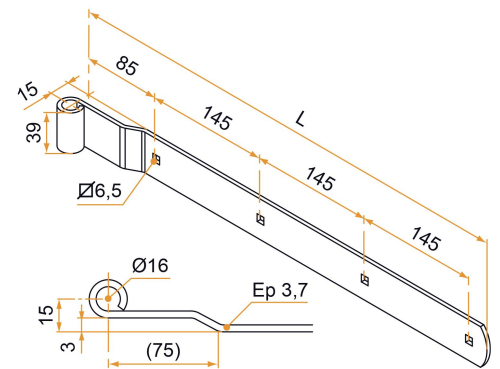

Possible applications include :

PVC and Aluminum
wing shutter
accessories

Products to be ordered from :
BURGAUD SAS 147, rue des Paludiers Z.I. des Mares 85270 SAINT-HILAIRE-DE-RIEZ
email : commande@tirard-burgaud.com