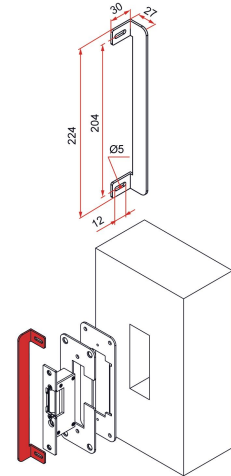

Possible applications include :

Swinging gate accessories

Features

- Stainless steel 304 Reversible For recessed electric strike

Products to be ordered from :
 TIRARD SAS 16, Avenue du Vimeu Vert Z.A. du Vimeu Industriel 80210
 FEUQUIERES-EN-VIMEU
 email : commande@tirard-burgaud.com

Possible applications include :

Swinging gate accessories

| Référence | Finish | GENCOD 3661598 | Condit. par | Délai j |
|-----------|---|-------------------|----------------|---------|
| GN492101 | 9005-80% | 04731 9 | 1 | 14 |
| GN491101 | 9016-80% | 04732 6 | 1 | 14 |
| GN4XX101 |  | 04733 3 | 1 | 21 |