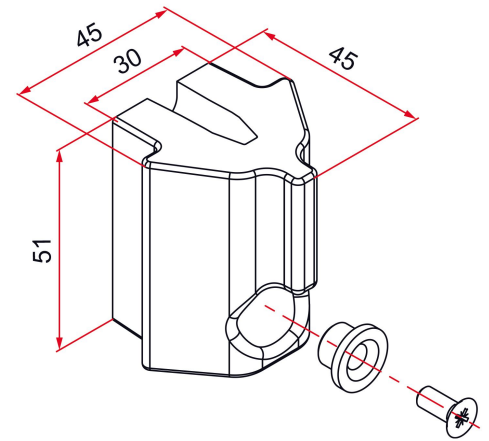

## Features

- Compatible with GK and GJ locks. Composition: Elastomer centering device. Stainless steel 304 socket and screws.

Products to be ordered from :  
 TIRARD SAS 16, Avenue du Vimeu Vert Z.A. du Vimeu Industriel 80210  
 FEUQUIERES-EN-VIMEU  
 email : [commande@tirard-burgaud.com](mailto:commande@tirard-burgaud.com)