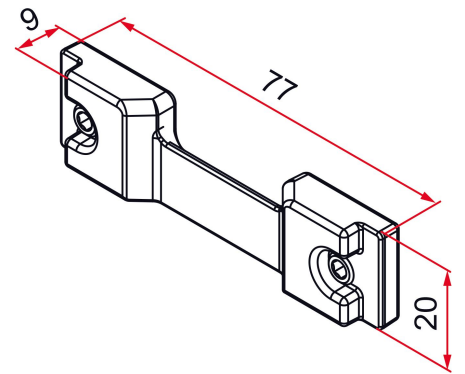

Possible applications include :

Sliding gate

Features

- Composition: Lardons and pre-screwed stainless steel 304 screws

Products to be ordered from :
 TIRARD SAS 16, Avenue du Vimeu Vert Z.A. du Vimeu Industriel 80210
 FEUQUIERES-EN-VIMEU
 email : commande@tirard-burgaud.com