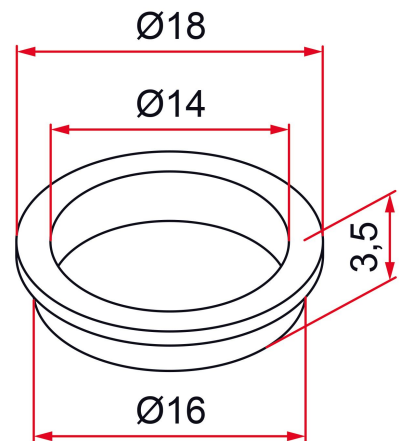

Possible applications include :

Garage door accessories

Wing shutter and louver accessories

Common accessories for gates

Features

- In composite

Products to be ordered from :  
 TIRARD SAS 16, Avenue du Vimeu Vert Z.A. du Vimeu Industriel 80210  
 FEUQUIERES-EN-VIMEU  
 email : [commande@tirard-burgaud.com](mailto:commande@tirard-burgaud.com)