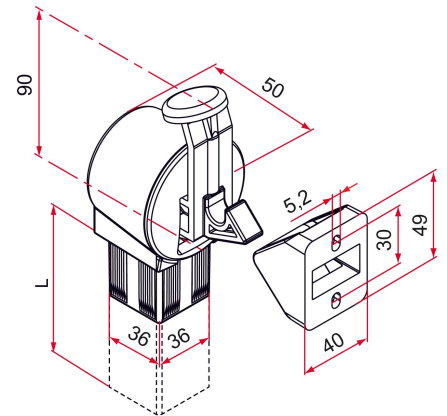

## Features

- Composite stop Aluminum tube 2 heights with 40x40 mm tube (overall: 320 and 420 mm)

Products to be ordered from :  
 TIRARD SAS 16, Avenue du Vimeu Vert Z.A. du Vimeu Industriel 80210  
 FEUQUIERES-EN-VIMEU  
 email : [commande@tirard-burgaud.com](mailto:commande@tirard-burgaud.com)