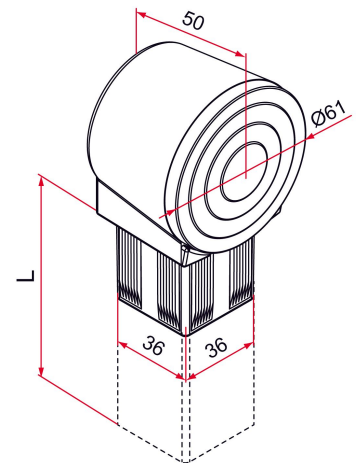

Possible applications include :

Portails battants

Portails coulissants

Carpentry and joinery

Features

- Composite stop Aluminum tube 2 heights with 40x40 mm tube (overall: 320 and 420 mm)

Products to be ordered from :
 TIRARD SAS 16, Avenue du Vimeu Vert Z.A. du Vimeu Industriel 80210
 FEUQUIERES-EN-VIMEU
 email : commande@tirard-burgaud.com