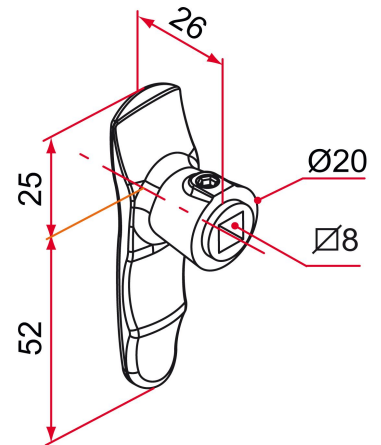

Possible applications include :

Accessoires
communs pour
portails

Carpentry and joinery

Features

- Aluminum

ATTENTION

- Delivered without square and without mounting key.

Products to be ordered from :
TIRARD SAS 16, Avenue du Vimeu Vert Z.A. du Vimeu Industriel 80210
FEUQUIERES-EN-VIMEU
email : commande@tirard-burgaud.com