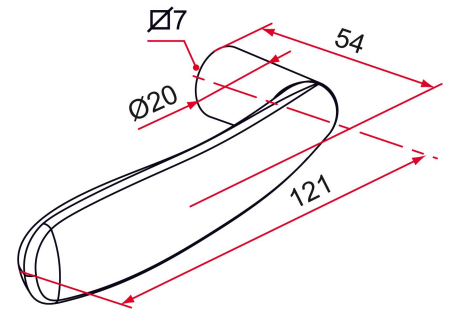

Possible applications include :

Accessoires
communs pour
portails

Carpentry and joinery

Features

- In aluminum Handle fixing with set screws

ATTENTION

- Delivered without square and without mounting key.

Products to be ordered from :
TIRARD SAS 16, Avenue du Vimeu Vert Z.A. du Vimeu Industriel 80210
FEUQUIERES-EN-VIMEU
email : commande@tirard-burgaud.com