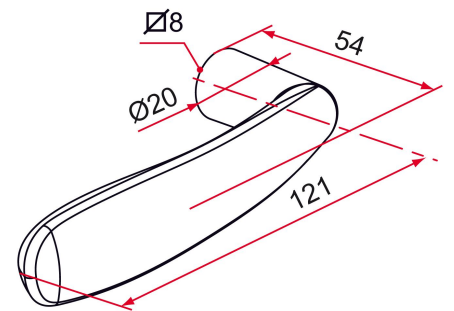

Possible applications include :

Accessoires
communs pour
portails

Carpentry and joinery

Features

- In aluminum Handle fixing with set screws

ATTENTION

- Delivered without square and without mounting key.

Products to be ordered from :
TIRARD SAS 16, Avenue du Vimeu Vert Z.A. du Vimeu Industriel 80210
FEUQUIERES-EN-VIMEU
email : commande@tirard-burgaud.com