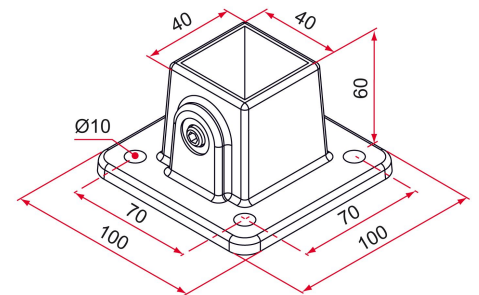

Possible applications include :

Portails battants

Portails coulissants

Carpentry and joinery

Features

- Allows for fixing, by screwing to the ground, the stops with a 40x40 mm tube. 4 fixing points. Made of aluminum.