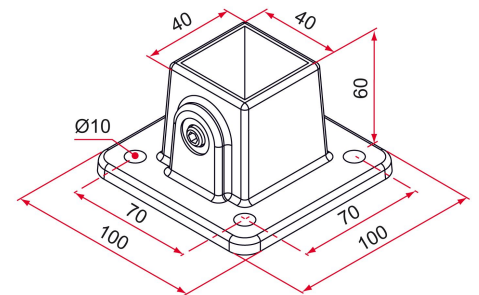

## Features

- Allows the fastening, by ground screwing, end stops with a 40x40 mm tube.
- 4 fastening points.
- Made of aluminium.

Products to be ordered from :  
 TIRARD SAS 16, Avenue du Vimeu Vert Z.A. du Vimeu Industriel 80210  
 FEUQUIERES-EN-VIMEU  
 email : [commande@tirard-burgaud.com](mailto:commande@tirard-burgaud.com)