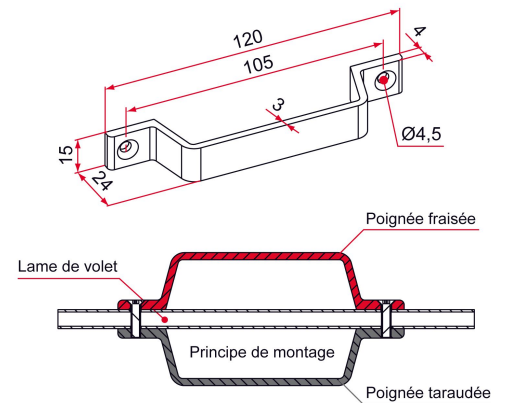

Possible applications include :

Volets roulants

Carpentry and joinery

Features

- In aluminum. Surface mounted with M4 screws (not included).

Products to be ordered from :
 TIRARD SAS 16, Avenue du Vimeu Vert Z.A. du Vimeu Industriel 80210
 FEUQUIERES-EN-VIMEU
 email : commande@tirard-burgaud.com