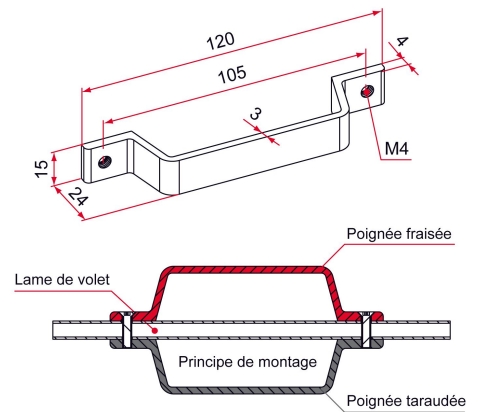

## Features

- In aluminum. Surface mounted with M4 screws (not included).

Products to be ordered from :  
 TIRARD SAS 16, Avenue du Vimeu Vert Z.A. du Vimeu Industriel 80210  
 FEUQUIERES-EN-VIMEU  
 email : [commande@tirard-burgaud.com](mailto:commande@tirard-burgaud.com)