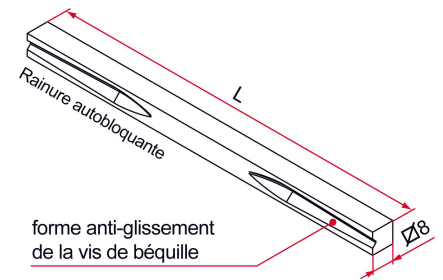

Possible applications include :

Accessoires
communs pour
portails

Carpentry and joinery

Features

- With self-locking groove

Products to be ordered from :
TIRARD SAS 16, Avenue du Vimeu Vert Z.A. du Vimeu Industriel 80210
FEUQUIERES-EN-VIMEU
email : commande@tirard-burgaud.com