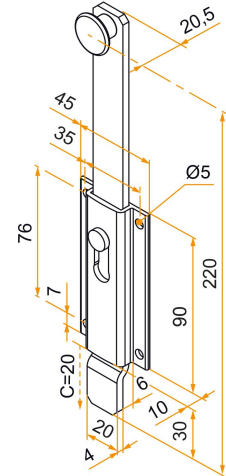

## Features

- Aluminium with bent end

Products to be ordered from :  
 BURGAUD SAS 147, rue des Paludiers Z.I. des Mares 85270 SAINT-HILAIRE-DE-RIEZ  
 email : [commande@tirard-burgaud.com](mailto:commande@tirard-burgaud.com)