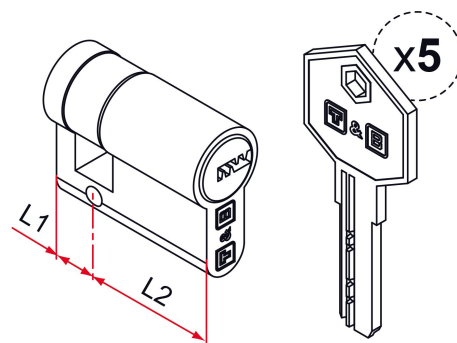

Tip

- Possibility of being partially open, except for references JJO201015# and JJO201016#. Add an S at the end of the article code (2 key numbers 344121 / 432131). Determine the length of the cylinder according to the thickness of the lock supports, plates or entrances.