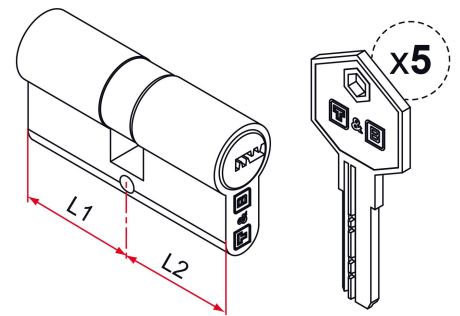

## Features

- In brass. Internal parts made of stainless material. Comes with 3 keys.

### Tip

- Possibility of being partially open, add an S at the end of the article code (2 key numbers 344121 / 432131). Determine the length of the cylinder based on the thickness of the lock supports, plates or entrances.