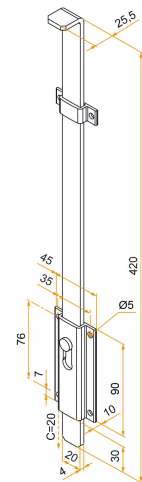

- Aluminium Right End

Products to be ordered from :
 BURGAUD SAS 147, rue des Paludiers Z.I. des Mares 85270 SAINT-HILAIRE-DE-RIEZ
 email : commande@tirard-burgaud.com

Possible applications include :

Portails battants