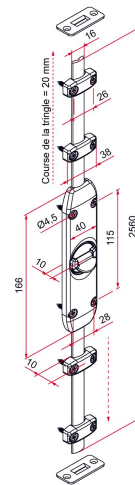

- Dimensions: 10 mm Fixation by screws or rivets Kit composition: 1 housing with button, 6 sliders, 2 punched rods of 1.25m, 2 composite latches, 1 bag including: 4 screws for latch and 16 screws CBLZ ST 3.9x19 in the color of the housing.