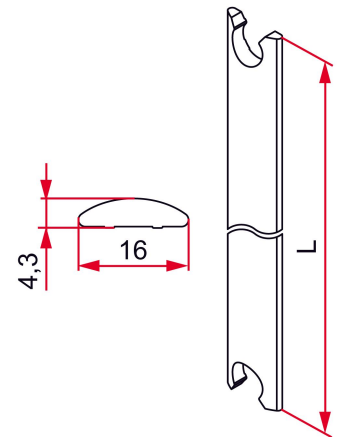

- Aluminium material
- Half-moon shape
- Punched at both ends

Products to be ordered from :
 TIRARD SAS 16, Avenue du Vimeu Vert Z.A. du Vimeu Industriel 80210
 FEUQUIERES-EN-VIMEU
 email : commande@tirard-burgaud.com