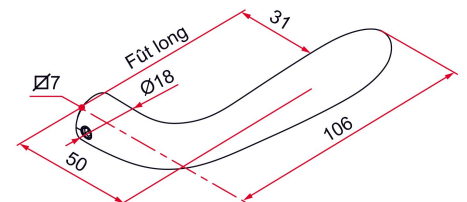

Tip

- Option to order this product in multiple RAL colors. Please contact us for more information.

ATTENTION

- Delivered without square and without mounting key.

Products to be ordered from :
 TIRARD SAS 16, Avenue du Vimeu Vert Z.A. du Vimeu Industriel 80210
 FEUQUIERES-EN-VIMEU
 email : commande@tirard-burgaud.com