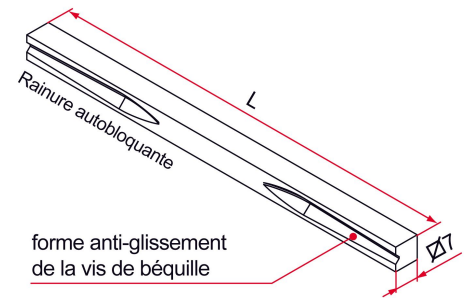

Possible applications include :

Portes de garages

Volets battants et persiennes

Accessoires communs pour portails

Carpentry and joinery

Features

- With self-locking groove

Products to be ordered from :
 TIRARD SAS 16, Avenue du Vimeu Vert Z.A. du Vimeu Industriel 80210
 FEUQUIERES-EN-VIMEU
 email : commande@tirard-burgaud.com